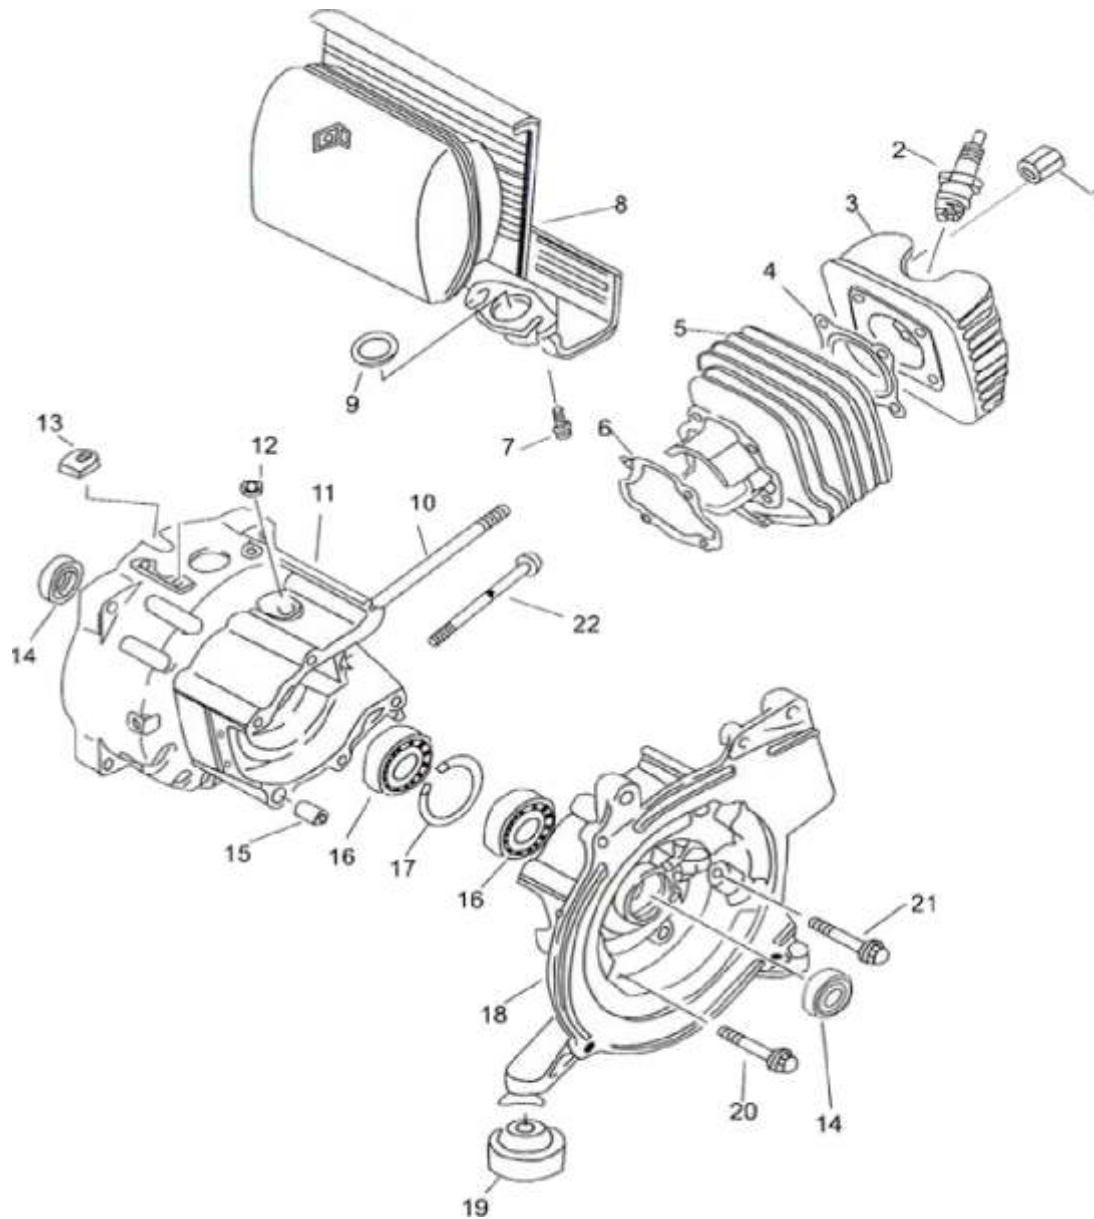

No.	Pièce/parts
9G101	Cylinder head nut M6
9G102	Spark plug
9G103	Cylinder head
9G104	Cylinder head gasket
9G105	Cylinder
9G106	Cylinder gasket
9G107	Flange bolt M6x16
9G108	Muffler Assy
9G109	Exhaust Gasket
9G110	Stud M6x113
9G111	Rear Crankcase
9G112	Oil Seal
9G113	Insulative Rubber
9G114	Oil Seal
9G115	Dowel Pin (10x8x16)
9G116	Bearing 6004
9G117	Clip
9G118	Front Crankcase
9G119	Insulator Mounting assembly
9G120	Flange Bolt M6x55
9G121	Flange Bolt M6x50
9G122	Flange Bolt M6x100

PANEL, CARBURETOR ASSEMBLY FOR GG950

No.	Pièce/parts
9G201	Governor arm assy.
9G202	Link rod
9G203	Tesion spring
9G204	Carburetor assy.
9G205	Panel assembly
9G206	Panel
9G207	Air cleaner cover
9G208	Screw M6x12
9G209	Flange bolt M6x20
9G210	Air cleaner element
9G211	Engine switch
9G212	Flange bolt M6x65
9G213	Carburetor gasket
9G214	Gasket
9G215	Tap screw M4x16
9G216	Capacitor
9G217	AC protector
9G218	Tap screw M4X10
9G219	Panel rear cover
9G220	AC socket
9G221	Flange bolt M6x20
9G222	Carburetor gasket
9G223	Reed valve
9G224	Reed valve gasket
9G225	Governor spring
9G226	Flange nut M6
9G227	Speed control plate
9G228	Compression spring
9G229	Screw M6x40
9G230	Clip
9G231	Governor shaft
9G232	Governor fork
9G233	Washer 3
9G234	Spring washer 3
9G235	Screw M3X8
9G236	Collar bush
9G237	Flange bolt M6x12
9G238	Governor weight assy.

CRANK, CONNECTING ROD & PISTON ASSEMBLY FOR GG950

No.	Pièce/parts
9G401	Flywheel nut M10x1.25
9G402	Crank & Rod assembly
9G403	Crank flywheel
9G404	Crank pin
9G405	Conrod bearing
9G406	Connecting rod
9G407	PTO crank
9G408	Piston pin clip
9G409	Piston pin
9G410	Piston
9G411	Piston ring set
9G412	Piston bearing