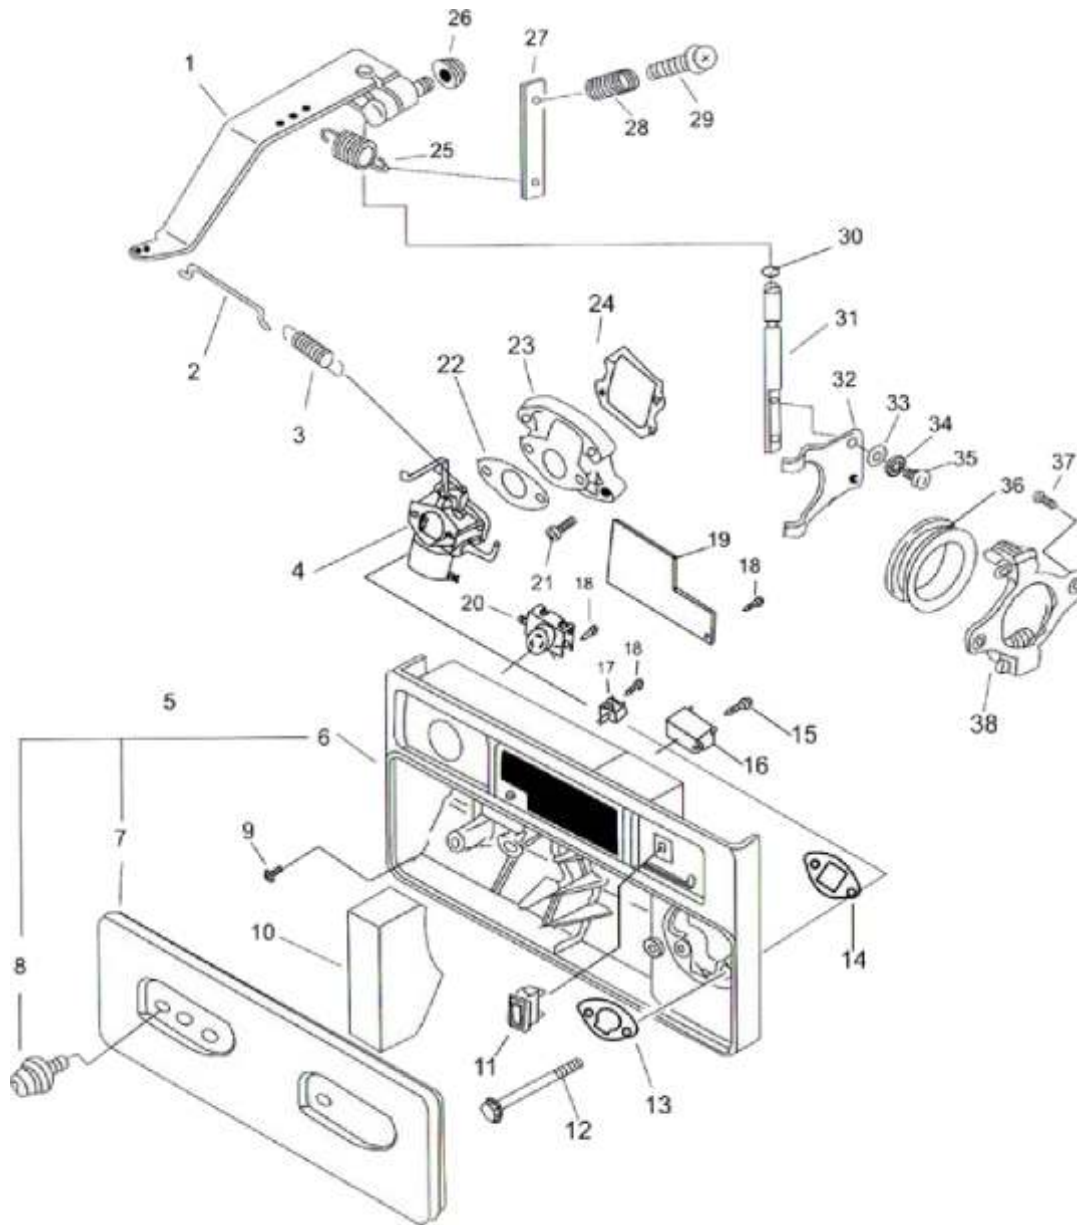

PANEL, CARBURETOR ASSEMBLY FOR GG950

No.	Pièce/parts
9G201	Governor arm assy.
9G202	Link rod
9G203	Tesion spring
9G204	Carburetor assy.
9G205	Panel assembly
9G206	Panel
9G207	Air cleaner cover
9G208	Screw M6x12
9G209	Flange bolt M6x20
9G210	Air cleaner element
9G211	Engine switch
9G212	Flange bolt M6x65
9G213	Carburetor gasket
9G214	Gasket
9G215	Tap screw M4x16
9G216	Capacitor
9G217	AC protector
9G218	Tap screw M4X10
9G219	Panel rear cover
9G220	AC socket
9G221	Flange bolt M6x20
9G222	Carburetor gasket
9G223	Reed valve
9G224	Reed valve gasket
9G225	Governor spring
9G226	Flange nut M6
9G227	Speed control plate
9G228	Compression spring
9G229	Screw M6x40
9G230	Clip
9G231	Governor shaft
9G232	Governor fork
9G233	Washer 3
9G234	Spring washer 3
9G235	Screw M3X8
9G236	Collar bush
9G237	Flange bolt M6x12
9G238	Governor weight assy.

STARTER, IGNITION ASSEMBLY FOR GG950

No.	Pièce/parts
9G301	Cylinder mantle
9G302	Flange bolt
9G303	CDI unit assembly
9G304	Tap screw M4x16
9G305	Flywheel
9G306	Flange bolt M6x12
9G307	Clamp
9G308	Magneto assembly
9G309	Ignition coil assembly
9G310	Flange bolt M6x20
9G311	Recoil assembly
9G312	Fan cover
9G313	Spiral spring
9G314	Sheave drum
9G315	Drive pawl
9G316	Drive plate spring
9G317	Drive plate
9G318	Flange bolt M6x10
9G319	Starter handle
9G320	Starter rope
9G321	Flange bolt M6x12

CRANK, CONNECTING ROD & PISTON ASSEMBLY FOR GG950

No.	Pièce/parts
9G401	Flywheel nut M10x1.25
9G402	Crank & Rod assembly
9G403	Crank flywheel
9G404	Crank pin
9G405	Conrod bearing
9G406	Connecting rod
9G407	PTO crank
9G408	Piston pin clip
9G409	Piston pin
9G410	Piston
9G411	Piston ring set
9G412	Piston bearing