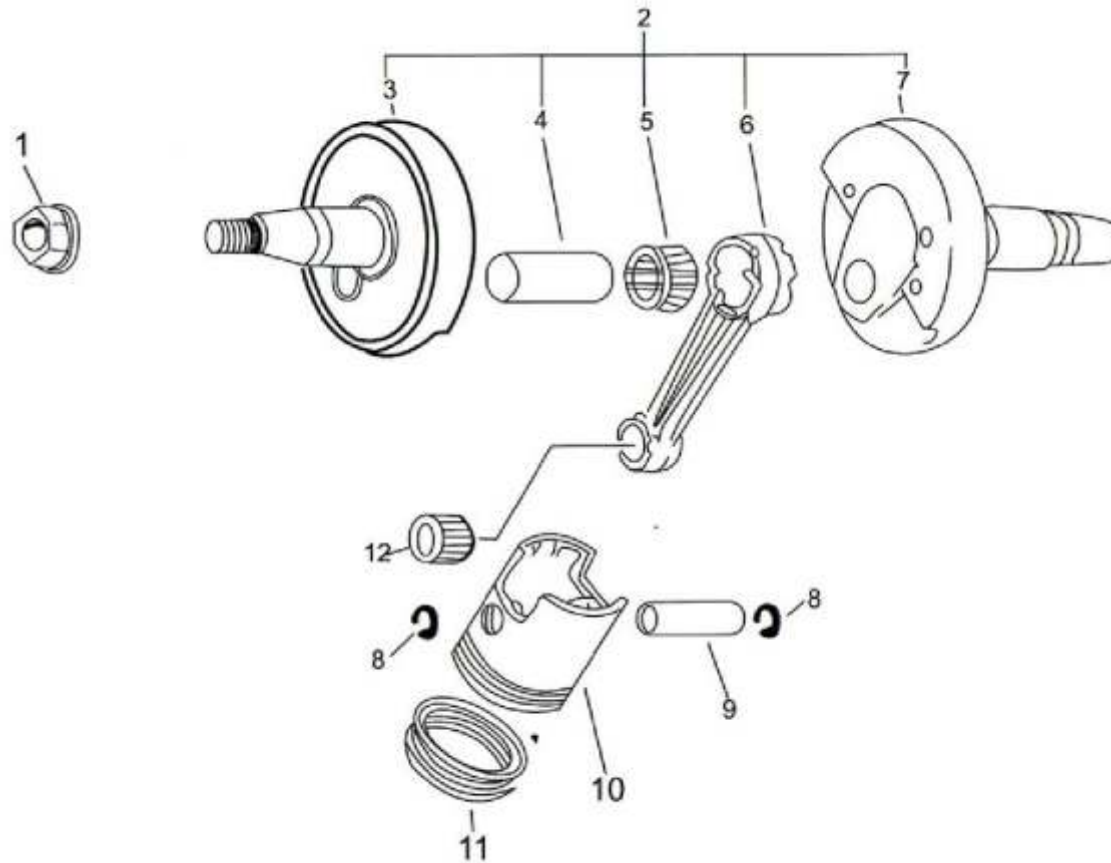

PANEL, CARBURETOR ASSEMBLY FOR GG950

No.	Pièce/parts
9G201	Governor arm assy.
9G202	Link rod
9G203	Tesion spring
9G204	Carburetor assy.
9G205	Panel assembly
9G206	Panel
9G207	Air cleaner cover
9G208	Screw M6x12
9G209	Flange bolt M6x20
9G210	Air cleaner element
9G211	Engine switch
9G212	Flange bolt M6x65
9G213	Carburetor gasket
9G214	Gasket
9G215	Tap screw M4x16
9G216	Capacitor
9G217	AC protector
9G218	Tap screw M4X10
9G219	Panel rear cover
9G220	AC socket
9G221	Flange bolt M6x20
9G222	Carburetor gasket
9G223	Reed valve
9G224	Reed valve gasket
9G225	Governor spring
9G226	Flange nut M6
9G227	Speed control plate
9G228	Compression spring
9G229	Screw M6x40
9G230	Clip
9G231	Governor shaft
9G232	Governor fork
9G233	Washer 3
9G234	Spring washer 3
9G235	Screw M3X8
9G236	Collar bush
9G237	Flange bolt M6x12
9G238	Governor weight assy.

STARTER, IGNITION ASSEMBLY FOR GG950

No.	Pièce/parts
9G301	Cylinder mantle
9G302	Flange bolt
9G303	CDI unit assembly
9G304	Tap screw M4x16
9G305	Flywheel
9G306	Flange bolt M6x12
9G307	Clamp
9G308	Magneto assembly
9G309	Ignition coil assembly
9G310	Flange bolt M6x20
9G311	Recoil assembly
9G312	Fan cover
9G313	Spiral spring
9G314	Sheave drum
9G315	Drive pawl
9G316	Drive plate spring
9G317	Drive plate
9G318	Flange bolt M6x10
9G319	Starter handle
9G320	Starter rope
9G321	Flange bolt M6x12

CRANK, CONNECTING ROD & PISTON ASSEMBLY FOR GG950

No.	Pièce/parts
9G401	Flywheel nut M10x1.25
9G402	Crank & Rod assembly
9G403	Crank flywheel
9G404	Crank pin
9G405	Conrod bearing
9G406	Connecting rod
9G407	PTO crank
9G408	Piston pin clip
9G409	Piston pin
9G410	Piston
9G411	Piston ring set
9G412	Piston bearing