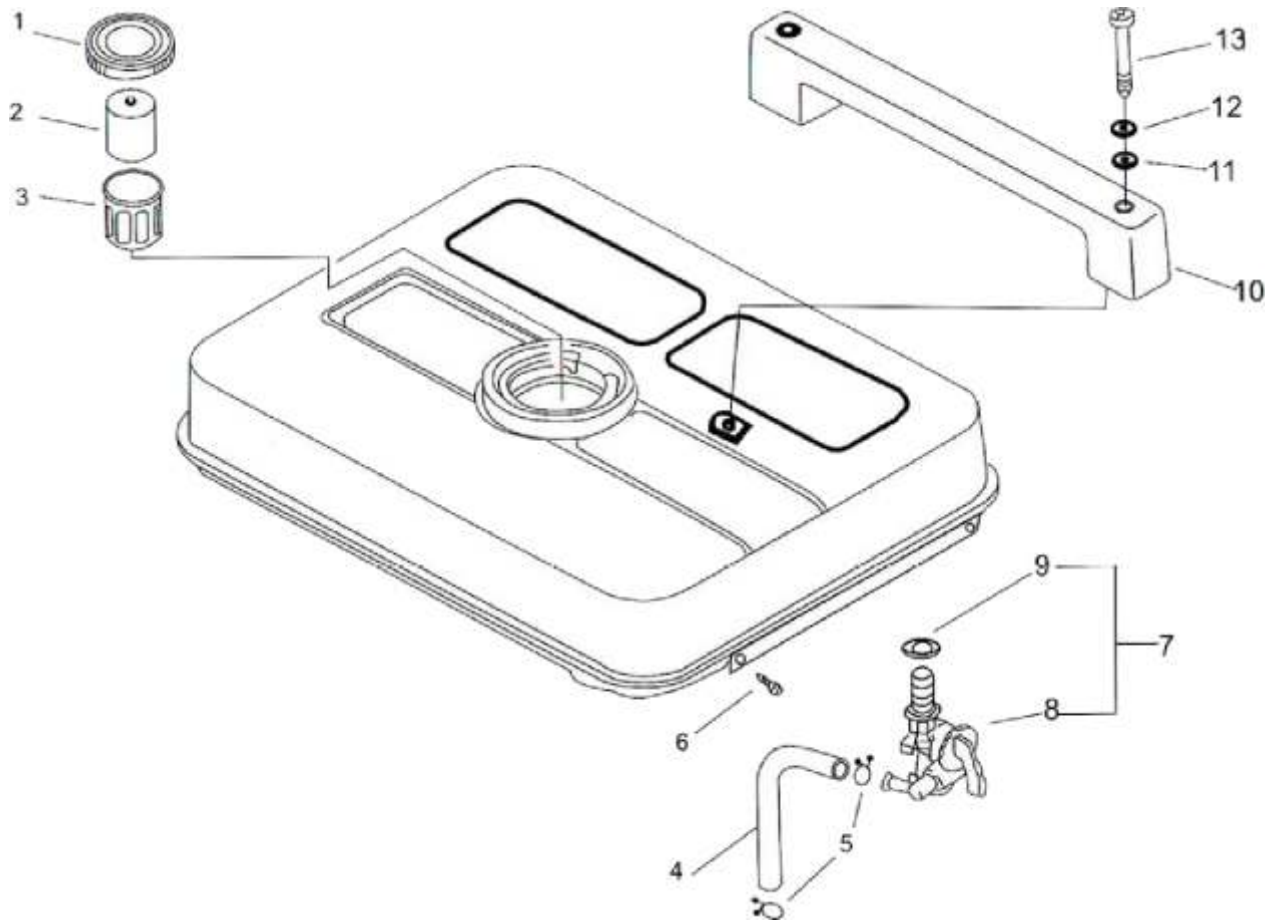

FUEL TANK ASSEMBLY FOR GG950

No.	Pièce/parts
9G501	Cap assembly
9G502	Fuel cup
9G503	Strainer
9G504	Hose
9G505	Clip
9G506	Flange bolt M6x12
9G507	Fuel cock assembly
9G508	Fuel cock
9G509	Seal ring
9G510	Handle
9G511	Washer 6
9G512	Spring washer 6
9G513	Screw M6x30