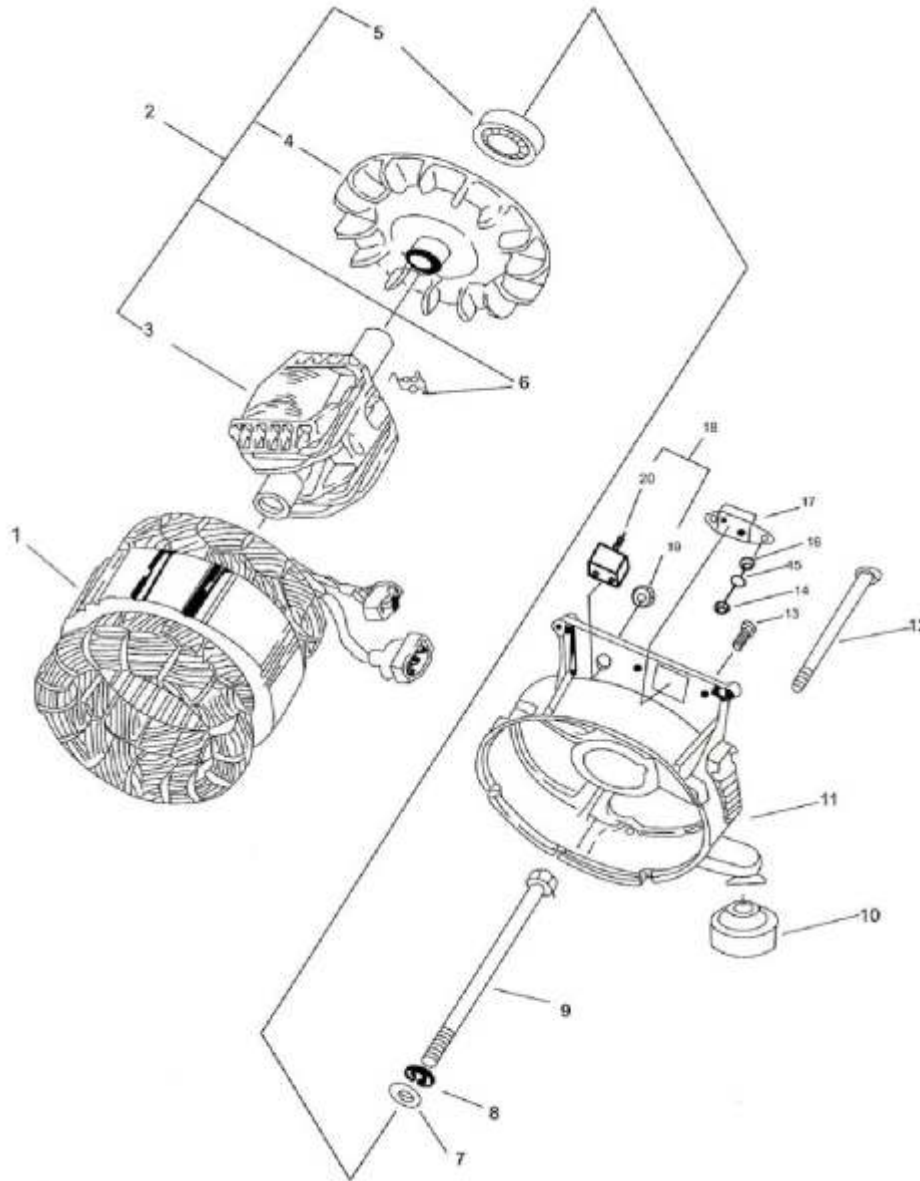

ALTERNATOR ASSEMBLY FOR GG950

No.	Pièce/parts
9G601	Stator assembly
9G602	Rotor assembly
9G603	Rotor wind assembly
9G604	Generator fan
9G605	Bearing
9G606	Rectifier assembly
9G607	Washer 6
9G608	Spring washer 6
9G609	Bolt
9G610	Insulator mounting
9G611	Rear cover
9G612	Flange bolt M6x80
9G613	Screw M3x16
9G614	Nut M3
9G615	Washer 3
9G616	Spring washer 3
9G617	DC socket
9G618	DC protector assembly
9G619	Lock nut
9G620	DC protector