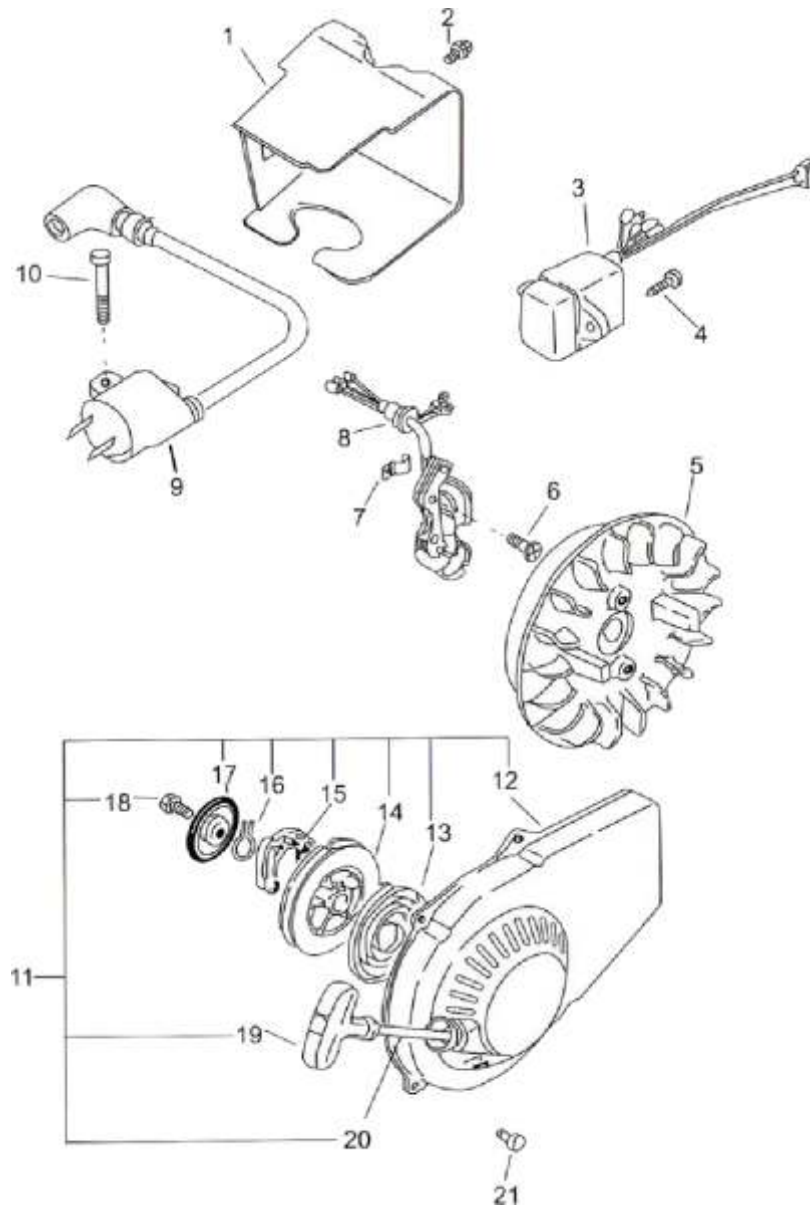

STARTER, IGNITION ASSEMBLY FOR GG950

No.	Pièce/parts
9G301	Cylinder mantle
9G302	Flange bolt
9G303	CDI unit assembly
9G304	Tap screw M4x16
9G305	Flywheel
9G306	Flange bolt M6x12
9G307	Clamp
9G308	Magneto assembly
9G309	Ignition coil assembly
9G310	Flange bolt M6x20
9G311	Recoil assembly
9G312	Fan cover
9G313	Spiral spring
9G314	Sheave drum
9G315	Drive pawl
9G316	Drive plate spring
9G317	Drive plate
9G318	Flange bolt M6x10
9G319	Starter handle
9G320	Starter rope
9G321	Flange bolt M6x12