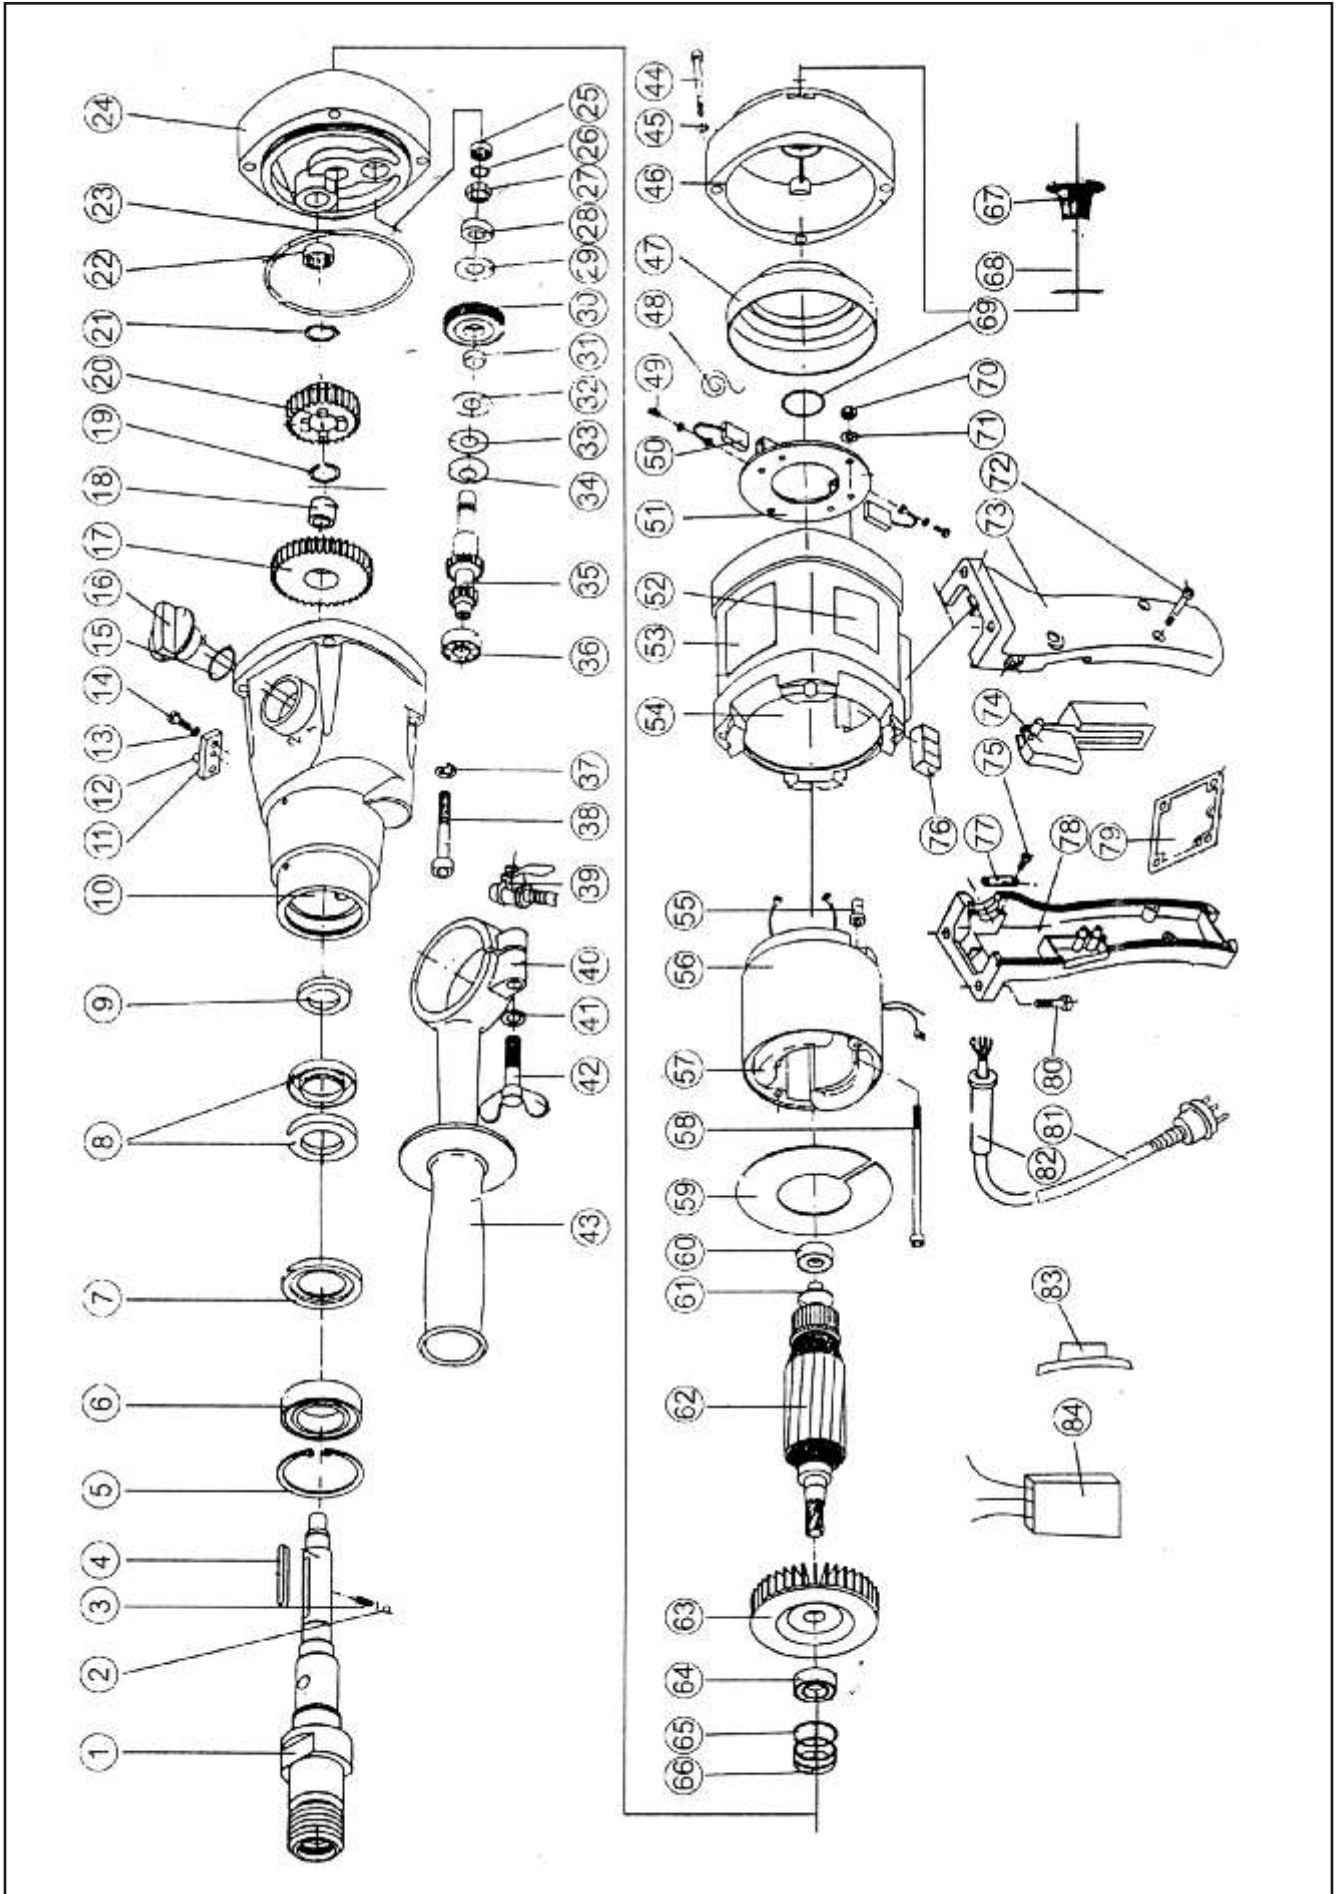

Breakdown and Part list *Schéma et le liste de pièce*

4" Core Drill / *Carotteuse 4"*
(CD04pt, CD04)

Tel.: 1-877-405-2626, Fax: 1-877-405-8686
Web Site: www.cm-equip.com
E-mail: info@cm-equip.com

Part No.	Description	Supply No.
CD04-01	Output shaft	02-80/001
CD04-02	Steel ball	!4
CD04-03	Small spring	02-80/050
CD04-04	Flat key	5x34x5
CD04-05	Spring shield ring for holes	!47x1.5
CD04-06	Ball bearing	186005R
CD04-07	Shim cover	02-80/041
CD04-08	Bracket rubber Sealing ring	FB25x40x7
CD04-09	Bracket rubber Sealing ring	FB20x35x7
CD04-10	Reducer casing	02-80/002
CD04-11	Adjustable speed knob	02-80/012
CD04-12	Round pin	!5x16
CD04-13	Spring washer	!5
CD04-14	Inner hexagonal round head bel	M5x12
CD04-15	O-shape sealing ring	
CD04-16	Adjustable speed knob	02-80/013
CD04-17	6# gear	02-80/006
CD04-18	Copper lining	02-80/006-1
CD04-19	Shield ring lor shaft	!18x1.6
CD04-20	4# gear	02-80/005
CD04-21	Shield ring for shaft	!18x1
CD04-22	Ouill bearing	HK1210
CD04-23	O—shape sealing ring	!78x2
CD04-24	Mid-cover	02-80/014
CD04-25	Ouill bearing	HK1010
CD04-26	Spacer	02-80/040
CD04-27	Round nut	02-80/011
CD04-28	Pressing ring	02-80/010
CD04-29	Friction shim	02-80/008
CD04-30	2 # gear	02-80/003
CD04-31	Cooper cover	02-80/007
CD04-32	Friction shim	02-80/008
CD04-33	Press ring	02-80/010
CD04-34	Dishing spring	02-80/009
CD04-35	3# gear shaft	02-80/004
CD04-36	Ball bearing	8629Z
CD04-37	Spring washer	!5
CD04-38	inner hexagonal round head bolt	M5x55
CD04-39	Water switch	02-80/043
CD04-40	Assistant handle cover	02-80/045
CD04-41	Spring washer	!5
CD04-42	Butterfly bolt	M5